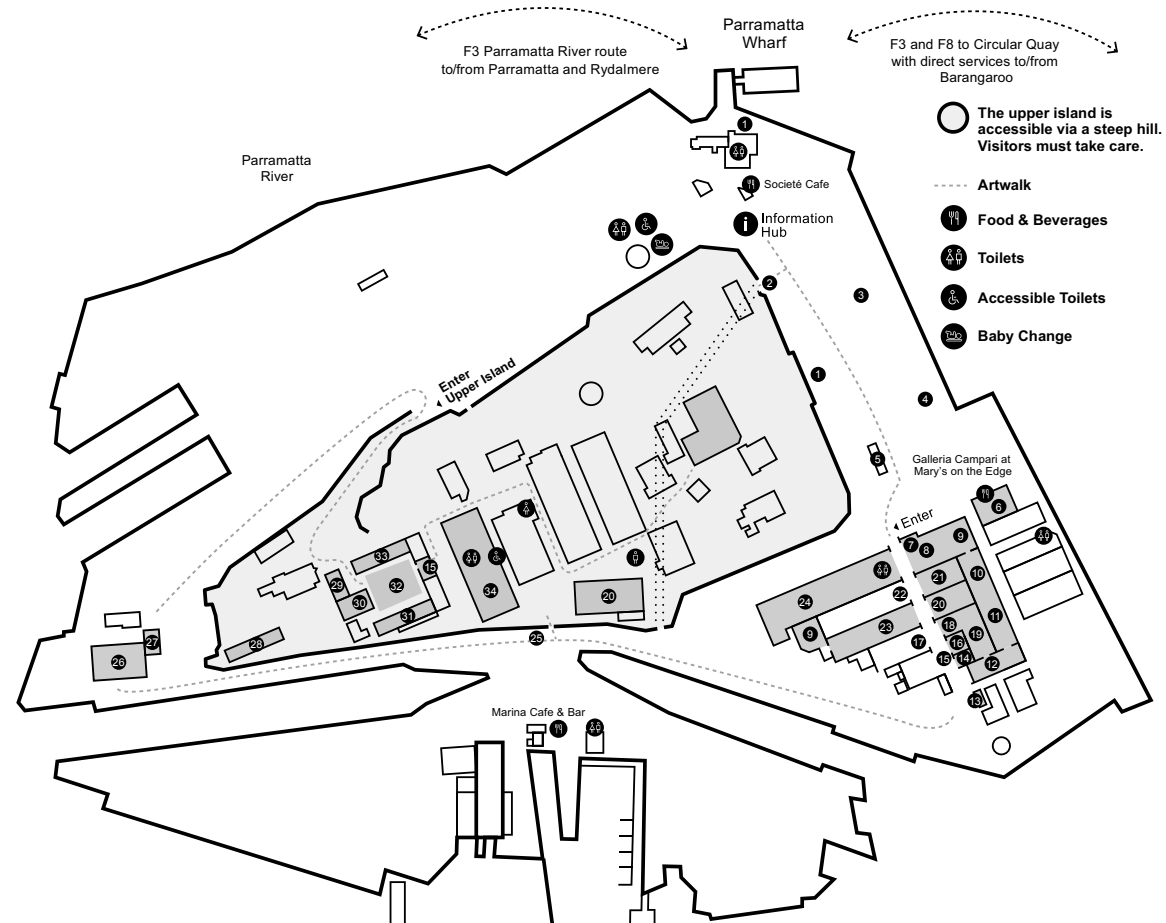

#NIRIN2020

BIENNALEOFSYDNEY.ART

Win a private cruise on HAIVETA

Take the 22nd Biennale of Sydney Visitor Survey and you could win a private cruise on HAIVETA for you and 9 friends.

HAIVETA is a heritage ferry that has been transformed into a visually striking artwork, created in collaboration with BE. Collective and supported by Noakes Group. Interpreting and abstracting Pacifica tattoo motifs, the vessel celebrates women's mark-making.

Go to nirinsurvey.com to take the survey and enter.

COCKATOO ISLAND

Cockatoo Island is Sydney's largest island and forms part of the UNESCO World Heritage List, along with 10 other historic sites that together form the Australian Convict Sites World Heritage Property. As a result of its pivotal role in Australia's convict and defence history, it retains an incredible legacy of over 80 colonial and industrial assets including buildings, cranes, docks and slipways. Cockatoo Island has overnight accommodation with a waterfront campground and heritage houses and apartments.

Hazards such as voids and uneven surfaces exist on Cockatoo Island, a former industrial site. Some spaces are darkened and require extra vigilance. Contact our team to talk about how we can welcome you to the island and ensure your visit is safe and enjoyable.

Cockatoo Island, Sydney Harbour
Daily, 10 am – 4 pm (exhibition hours)
16 June – 6 September 2020
02 8969 2100 | cockatooisland.gov.au

1 Melanie Mununggurr	13 Lucas Ihlein and Kim Williams	25 Warwick Thornton
2 Laure Prouvost	14 Léuli Eshrághi	26 Anna Boghiguan
3 Eric Bridgeman and Haus Yuriyal	15 15 Screens	27 S.J Norman
4 Shaheed / Witness / Kashmir	16 Sissel M Bergh	28 Gina Athena Ulysse
5 Nicholas Galanin	17 Iltja Ntjarra / Many Hands Art Centre	29 Katarina Matiassek
6 Eric Bridgeman and Bhenji Ra	18 Paulo Nazareth	30 Lawrence Abu Hamdan
7 ArTree Nepal	19 Lisa Reihana	31 Sammy Baloji
8 Manuel Ocampo	20 Jose Dávila	32 Tony Albert
9 Tennant Creek Brio	21 Latai Taumoepeau	33 Jota Mombaça
10 Adrift Lab	22 Andre Eugene	34 Mohamed Bourouissa
11 Lhola Amira	23 Tania Bruguera	
12 Vajiko Chachkhiani	24 Ibrahim Mahama	

MAJOR GOVERNMENT PARTNERS

PRINCIPAL PATRON